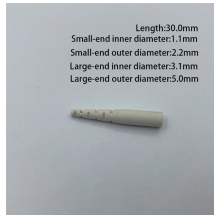

SFP vs SFP28 vs QSFP28 vs QSFP-DD/OSFP: 2026 Data Center Optical Transceiver Selection Guide
An engineer-focused, “just tell me what to ...

Powered by Greylock and Delphi DSP ASICs, and silicon photonic integrated circuits (PICs) for an optimized co-packaged design with 3D Siliconization. Supports an expansive list of interoperability ...