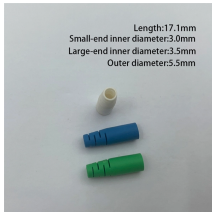

Heavy duty cable trays and cable ladders are manufactured from pre-galvanized or hot-dipped galvanized sheet metal, designed to meet ideal environmental working conditions for indoor and ...