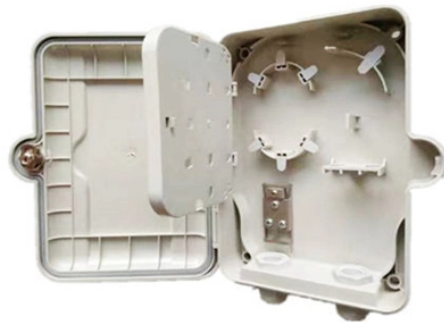

Zambian Mesh Cable Tray Manufacturer

Zambian Mesh Cable Tray Manufacturer

The demanding Zambian environment requires cable management solutions that can withstand the test of time. Our R-Line products are built to endure harsh conditions, providing reliable ...

Our welded mesh cable trays are made from high-quality welded steel or stainless-steel. Providing a strong and durable solution for effective and efficient routing and support for cables and conduits.