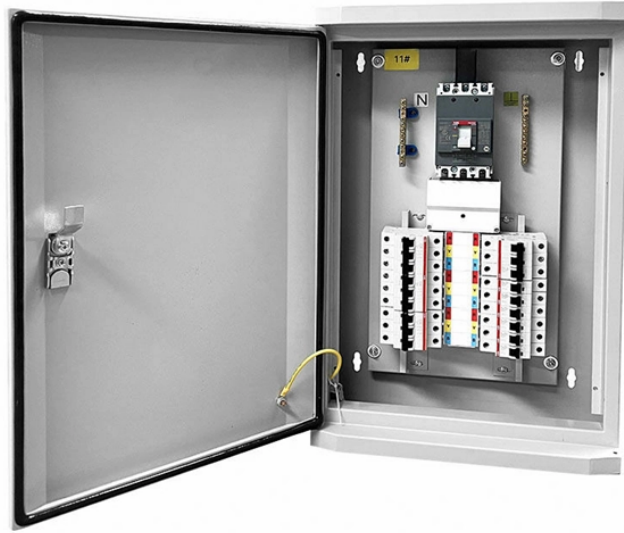

Zambia LPO optical module QSFP28

Zambia LPO optical module QSFP28

This guide equips network engineers with everything they need to know about QSFP28 optical transceivers — from module types and specifications to switch compatibility, power ...

The 100G QSFP28 ZR4 optical transceiver transmits data over single mode fibre at a distance of up to 80km with reduced power consumption not higher than 5.5 W. The transceiver operates on 4 ...

The transmitting end of an optical module converts electrical signals into optical signals, while the receiving end converts optical signals back into electrical signals. Optical modules are classified by ...

Learn what QSFP28 is, how 100G transceivers work, key standards, module types, and common deployment scenarios in modern data center networks.

This DCO module is tunable across C-band. The module is compatible with widely deployed ports of QSFP28 100G and 100GBASE ER CAUI-4 client interfaces. Its maximum operating power range is ...

Operating Environments Electrical and optical characteristics below are defined under this operating environment, unless otherwise specified.

The QSFP28 LR4 is a hot-pluggable, four-channel, and full-duplex optical transceiver module designed for long-distance transmission up to 10 km in the 100G Ethernet network with a ...