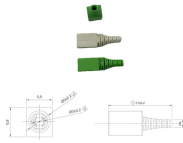

Discover Zambia. Explore Zambia facts, culture, history & comprehensive country profile with maps, statistics & research resources for students & travelers.