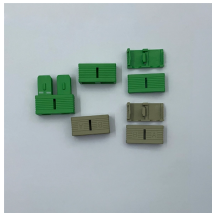

Zambia, officially the Republic of Zambia, is a landlocked country in the central part of southern Africa. Zambia covers an area of 752,614 square kilometers (290,586 square miles).