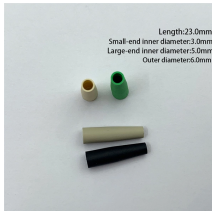

Looking for a trusted source to buy Perforated Cable Tray In Zambia? Brilltech Engineers Pvt. Ltd is the one you can reach. We have a highly experienced team, well-loaded manufacturing unit and a lot ...