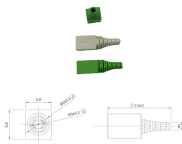

Blessed with awe-inspiring natural wonders, a plethora of wildlife, huge bodies of water and vast open spaces, Zambia offers unforgettable holidays exploring the real Africa.

Zambia accuses the U.S. of linking a $2 billion health assistance deal to access to its rich mineral resources.