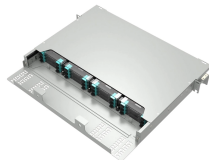

Find best suppliers of wholesale Cable Trays 5687, Best manufacturer, distributor, wholesaler, dealers, Importer and Exporter of Cable Trays in ZAMBIA at Abraa wholesale Market