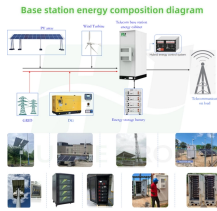

Constructed from welded wire mesh, these trays offer excellent ventilation, flexibility for on-site fabrication, and a lightweight design. They are commonly used for data and communication cables ...