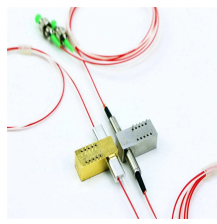

Convert yards to inches (yd to in) with the length conversion calculator, and learn the yard to inch formula.

Eye (electronystagmography) is also the recording of corneo-retinal potentials, usually used to confirm the presence of nystagmus (special eye movements). The electrodes are placed to the side (lateral), ...

YD Bio is a biotechnology company pioneering next-generation solutions in early cancer detection, regenerative medicine, and clinical innovation.

When EOG is used to record eye movements for caloric, saccade, pursuit and other tests, it is part of the electronystagmography (ENG) battery of tests. If video techniques are used, the test may be called ...

In the video, we can see the structural details of YD-II tablet hardness tester. The measurement is quick and easy. More information:...more

This yardage calculator will help you easily convert yards to other units of measurement or calculate areas and volumes based on yard inputs. To use the yard calculator, simply input the length, width, ...