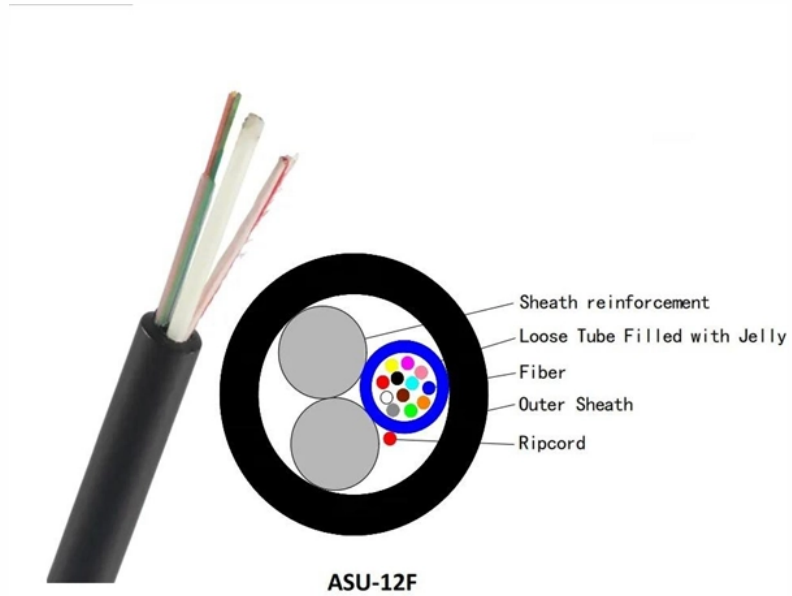

Y-shaped cable tray

Y-shaped cable tray

The Y-Loop from Griplock Systems is an easy-to-use cable hanging system for cable trays. The Y-Loop is a 3/32" galvanized cable that comes with gated hooks at the ...

The acclaimed Griplock® Cable Suspension System lets you adjust the height of each suspension point in seconds without tools, cutting hours out of normal installation times.

Pack contains 2 x 3m wire suspension with loop end and 2 x 400mm y-span wire carabiner wires
High tensile galvanised wire 1960 N/mm² grade with 7 x 7 construction

The acclaimed Griplock® Cable Suspension System lets you adjust the height of each suspension point in seconds without tools, cutting hours out of normal ...

Length:40.0mm
Small-end inner diameter:2.2mm
Large-end inner diameter:5.3mm
Outer diameter:7.5mm

From heavy power cable pathways on oil drilling platforms to data center cabling, explore Cablofil® Wire Mesh Cable Tray that's strong yet easy to install.

Specification Sheet Materials stem as well as stand-alone elements. Use ASP "Y" Cable Tra when a "Y" junction is required. ASP "Y" Cable Trays are available in standard dep of 4" with optional depth of ...