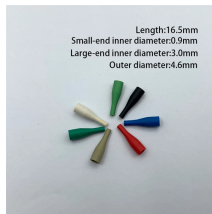

Buy Xiaomi 10 Gigabit Router WiFi 7 2GB RAM Dual 10G Network Port 2.5G x 4 ...