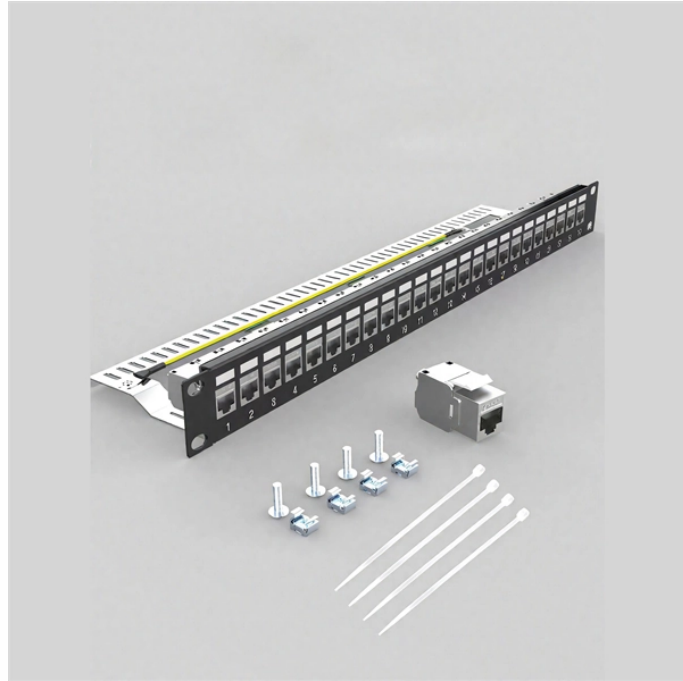

XGPON Optical Module Recommendation

XGPON Optical Module Recommendation

Among them, GPON, XG-PON, and XGS-PON are the most widely adopted standards, each supporting different speeds and use cases while retaining the simplicity and cost-efficiency of ...

An XGPON SFP+ (Small Form-factor Pluggable Plus) transceiver is a small, pluggable module that supports the XGPON standard and can be used in various network equipment such as OLT (Optical ...

GPON is a gigabit passive optical network technology and is to date the most widely used mainstream optical access technology. GPON is defined by ITU-T Recommendation G.984.x.