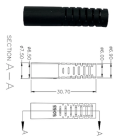

Precision Programmable Resistors are the perfect replacement for any "old school" decade resistance box or resistor substitution device and in many cased multi-thousand dollar high precision units and ...