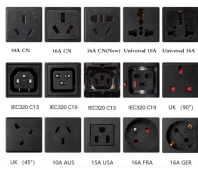

Wiring of power ring cabinet

Overview

This project explains what a final ring circuit or ring main is and how you should correctly wire them up and connect it to the consumer unit. Also find out about the various regulations that you must adhere to when performing electrical work. Don't want to do this job. Use wiring diagrams to connect hardwired doorbells to existing internal doorbell chimes and transformers. Understanding the ring main circuit diagram is essential for electricians and individuals involved. Do you have a question about the Pro Power and is the answer not in the manual?

The wiring in a ring main circuit is an essential component that connects all the outlets and appliances to the fuse box and distribution unit. It is typically made of copper or aluminum to provide excellent ...

In a ring circuit, the power supply originates from the consumer unit, which is connected to the main power source. The circuit is then looped around the building, passing through various electrical ...