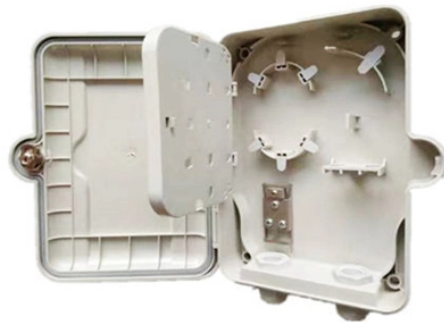

## Wiring method for suction cup distribution box

## Wiring method for suction cup distribution box

Whether you are using a standard or custom option, air nodes should be used to connect the suction cups and the air tubing, and to prevent air leakage as much as possible.

Secure the assembled base bottom and suction cup to the base of the light assembly using the included 10-32 x 3/4" screws and the #10 nuts and lock washers included with the light assembly (see figure ...