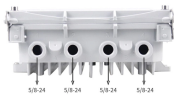

The top-hinged, diagonally-cut, removable cover and cabinet are designed for easy, one man opening. Recessed door and low sill provides improved access to interior terminations.