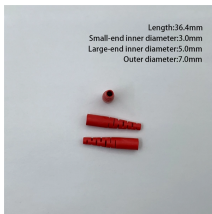

If you are looking for a new fiber internet router, then you should check our round-up of some of the best routers right here.