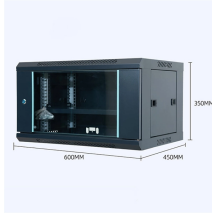

Wireless Switch with Optical Port

Wireless Switch with Optical Port

It has a direct connection to the switch chip - so you can enjoy full gigabit speed. This port also supports PoE-in, so you don't have to rely on the DC jack for powering in tight, hard- to-reach spots.

Search Newegg for fiber optic switch. Get fast shipping and top-rated customer service.

The GAOTek 24-Port Gigabit Optical Fiber Switch features 24 SFP ...

The netFiber 9 is designed for use within an optical network and is even capable of performing some light routing tasks. It comes equipped with a powerful ARM v7 CPU, 256 MB of RAM, 4x 10G SFP+ ...