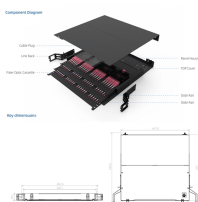

The GAOTek 24-Port Gigabit Optical Fiber Switch features 24 SFP ports, 92 Gbps switching capacity, 480 Gbps stack bandwidth, and supports up to 2000 wireless clients, making it ideal for high ...