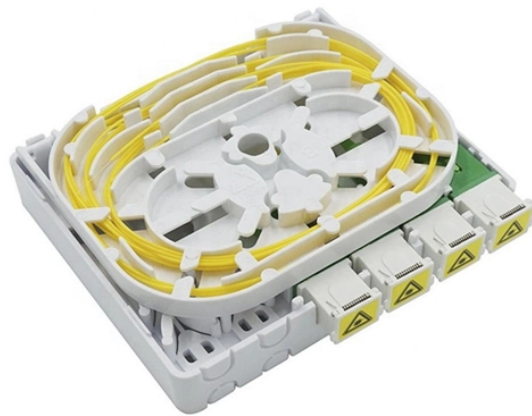

Wind power communication optical cable

Wind power communication optical cable

A short overview of the fibre optic cables used in wind farm SCADA networks: why they are dielectric, how they are built, and what to look for in a specification.

Optical fibre network provides real-time data capture to monitor wind turbine uptime, performance and power output – even from remote locations.

acquisition/control and isolation in the power generation market. Featuring outstanding performance in high insulation voltage and high immunity to EMI, these products are able to be ...

LoRawan outdoor base station

Copper and fiber optic data cables are intended for both fixed and flexible installations. They are designed for data transmission across a range of temperatures and meet various industry standards.

These fiber optic cables facilitate uninterrupted data transmission, which is critical for optimizing turbine performance monitoring and maintenance. This upgrade has not only bolstered safety but also ...