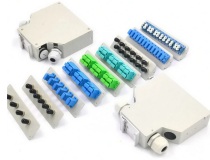

A cable tray system is used to support insulated electrical cables used for power distribution, control, and communication. Cable trays are used as an alternative to open wiring or electrical conduit ...

Distributor of cabletrays including wire mesh, fiber, straight sectioned, and bendable cabletrays. Made from galvanized steel, carbon steel, and PVC materials. Features vary depending ...

Access Electric partners with multiple leading manufacturers to offer a wide selection of ladder trays, trough trays, solid-bottom trays, and wire mesh trays in a variety of materials to fit your exact needs.