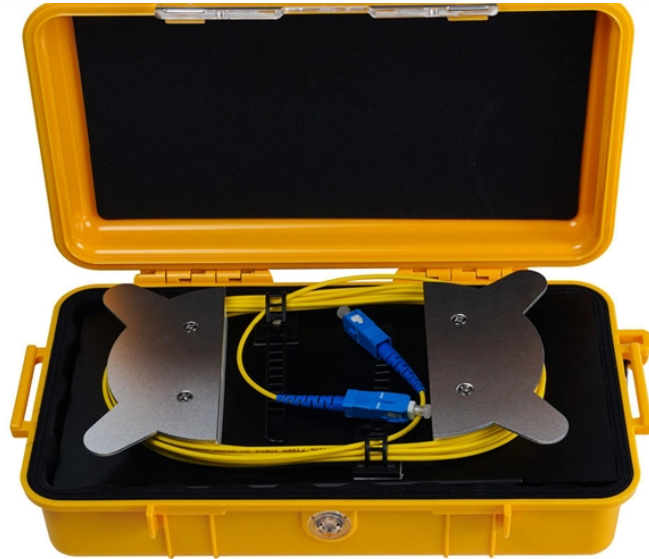

## Wholesale of trough-shaped cable trays

Access Electric partners with multiple leading manufacturers to offer a wide selection of ladder trays, trough trays, solid-bottom trays, and wire mesh trays in a variety of materials to fit your exact needs.

Get the phone number & street address for Cable Trays Or Troughs Distributors and Manufacturers. Even request a quote from multiple Trays Or Troughs suppliers in one place.

There are a few types of cable trays including: solid-bottom trays, cable channel or trough trays, ventilated trays and ladder trays. There are a large number of cable tray fittings that are made ...

Custom manufacturer of cable & wire troughs. Other products such as frames, handles, guides, cable rings, shelves, baskets, racks, cable management panels, container holders, shelf ...

Cablofil steel trough trays provide the strength and security required when then need to limit cable access is of primary importance.

These are the most corrosion-resistant tray systems we offer for routing cable and hose in configurations such as curves, slopes, and tees. Cut, bend, and connect the wire mesh trays.