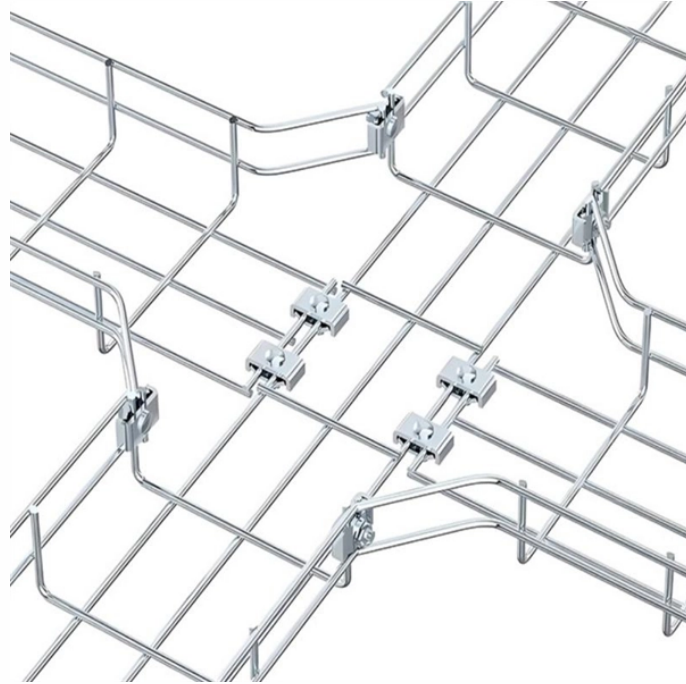

Wholesale of imported fiber optic ring network switches

Wholesale of imported fiber optic ring network switches

China leading provider of Fiber Optic Switch and Ethernet Network Switch, Shenzhen Optfocus Technology Co., Ltd. is Ethernet Network Switch factory.