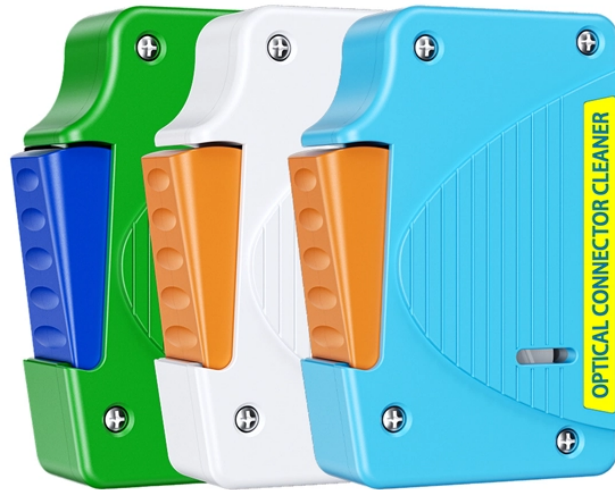

## Wholesale of Stainless Steel Metal Cable Trays in Portugal

We are proud to be Europe's leading manufacturer of Stainless Steel Wire Basket & Cable Tray Systems. With various ranges available, from Medium to Heavy Duty, Straight Edge, Return Flange ...

Our Cable Tray is the perfect product for all sectors because it is available in various sizes, shapes, and colors. We have a manufacturing facility on-site with modern equipment and advanced technology for ...