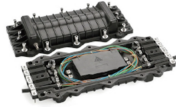

Wholesale of Nepal Imported SC Adapter Remote Monitoring Type

Wholesale of Nepal Imported SC Adapter Remote Monitoring Type

Our range of high quality SC adapters have high precision alignment sleeves for reliability and improved reconnectability. For single mode and multimode applications a ceramic sleeve is supplied.

Adapter SC to SC APC single mode adapters are field installable and can be mounted in a variety of Infinique's mounting configurations available at Dtech Trading.

Nepal - Shop for Best Online at Daraz .np Wide Variety of sc cable apc. Great Prices, Even Better Service.

SC Adapters, also called SC Coupler or SC Bulkhead Connector, could couple SC connectors to SC connectors. The combination of a ceramic sleeve and precision molded polymer housing provides ...

Variety of Cables and Adapters at NeoStore in Nepal. Buy Type-C Data cable, VGA to HDMI, DP to HDMI, HDMI to HDMI converter from NeoStore at the best price.

It uses a high-sensitivity electret capsule
 combined with a gun-type tube made of all-
 aluminum to effectively resist RF interference
 signals. Achieves cardioids sound pick-up, disperse the ...

By digitizing the wholesale trading process, Vistaar
 Trade eliminates many of the traditional barriers
 and challenges associated with wholesale markets
 in Nepal.