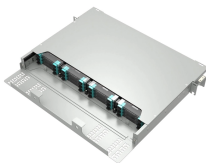

The distinctive slot pattern on Swifts cable tray systems provides installers with total flexibility for the positioning of nuts and bolts, cable ties and all ancillary items.

Cable Trays are designed to meet most requirements of cable and electrical wire installations and comply to local and international standards of fabrications and finishes.

Single Rail Cable Tray is generally used for low voltage and power cables installations where maximum cable freedom, side fill, and speed to install are factors.

Thanks to innovation and improved technology, we have evolved into a one-stop shop for SS Cable Tray manufacturers. Our highly educated expert closely monitors every aspect of manufacturing and ...

Bahra Electric Cable Trays are an essential component of any well-designed electrical infrastructure, providing a safe, organized, and easily accessible pathway for routing and managing cables, wires, ...