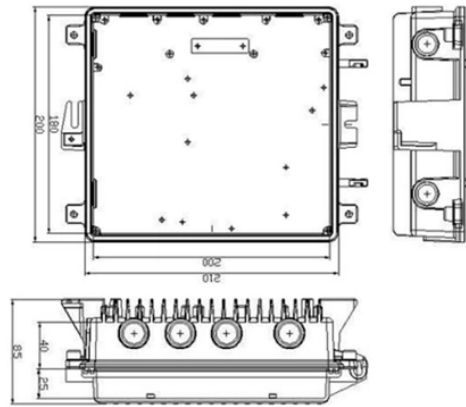

White cabinet door electrical distribution box

White cabinet door electrical distribution box

	<p>Description: Hubbell RU100W Under Cabinet Distribution Box, For Slim, Met White Technical Description: Power Distribution Type; Metal Material; White Color; 5.57 Inch; 1.55 Inch; 3.4 Inch; UL, ...</p>
---	---

	<p>Electrical & Electronic Wiring Devices Residential Devices Under Cabinet Power Distribution Under Cabinet Distribution Box, For GFCI, Metallic, White</p>
---	--

	<p>GFCI Power Distribution Box, Corner Mount Under Cabinet Electrical Box, White Nylon Compact Wall Mount with Pre-Drilled Holes, Replacement for Bryant RU270W, Home/Commercial</p>
--	--

Undercabinet Distribution Box, Slim Type, (1) Decorator Opening, Metallic, White. These boxes comply with the NEC® for kitchen receptacles, with placement not more than 20 inches above the counter ...