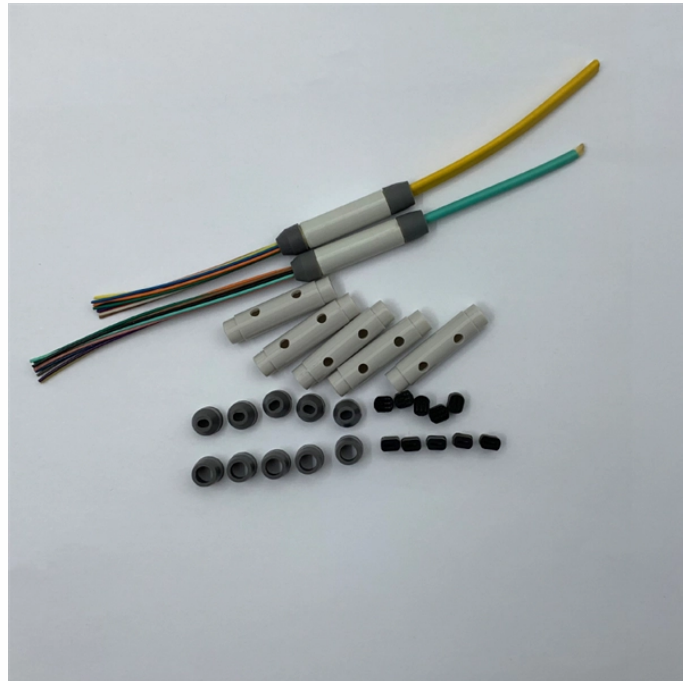

Which type of electrical distribution box should be chosen for the home entrance