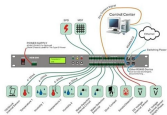

A modular data center is a prefabricated, self-contained unit — often housed in a customized enclosure that resembles a shipping container — that integrates all the necessary power, ...

Discover if a modular or traditional data center is best by comparing topics like cost, energy efficiency, scalability and reliability.