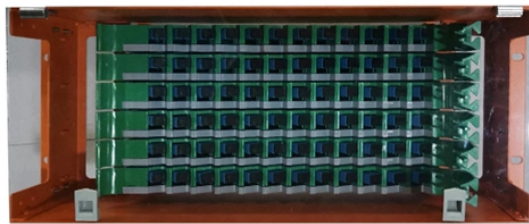

## Which is better LC or fiber optic patch panel

Compare LC, SC, FC & ST fiber-optic connectors — size, coupling, and ideal use cases — to help you choose the best fit for your network setup.

Although LC|SC fiber patch cords are most commonly used in fiber networks, MTP|MPO fiber patch cords are becoming increasingly popular in modern high-speed deployments.

Compare SC and LC patch cords: size, density, performance, and applications. Learn which fiber connector fits telecom, data centers, or enterprise networks.

Learn when to use MPO aggregation assemblies vs LC patch cables in high-density data centers. A practical guide for system integrators on scalability, compatibility, and performance.