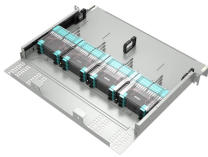

Smart Home Enthusiasts: Opt for brands like Leviton and Panasonic, known for IoT integration and user-friendly features. Budget-Conscious Buyers: Eaton and Thomas & Betts offer ...

Discover the top 10 distribution box suppliers and learn essential selection criteria including reliability assessment, customization options, pricing models, and post-sale support for ...