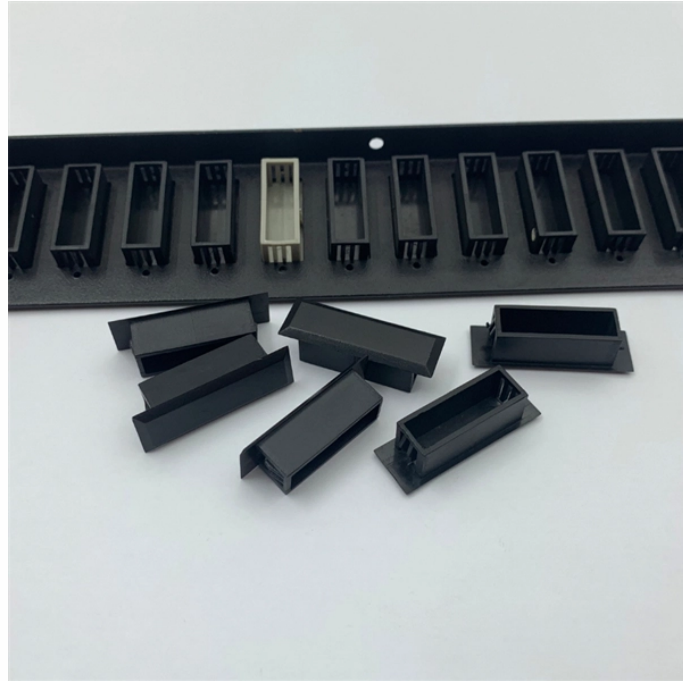

Which company makes the best industrial cable trays

Which company makes the best industrial cable trays

Our Cable and Wire Tray Systems, including wire basket, wire mesh, and sheet steel cable tray, stand out as epitomes of innovation and excellence. Designed to fulfill diverse needs of industrial, ...

Find Cable Trays Manufacturers and Suppliers in the USA and Canada on Thomasnet

Find your cable tray easily amongst the 87 products from the leading brands (Ebo Systems, By CARPEL, Black Box, ...) on DirectIndustry, the industry specialist for your professional purchases.