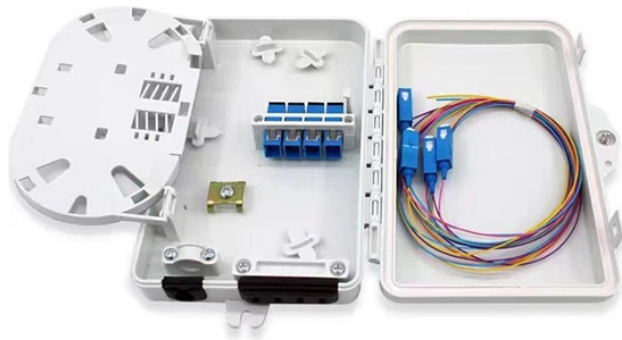

Which company makes the best high-voltage complete sets of equipment in Qatar