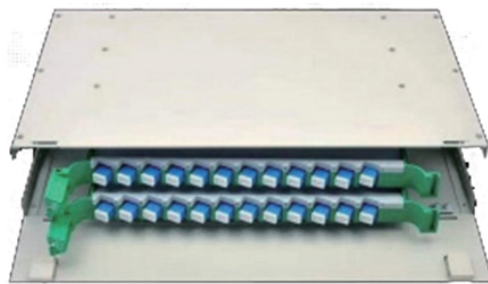

Which company makes reliable Cuban mesh cable trays

Which company makes reliable Cuban mesh cable trays

Snake Tray has been designing and manufacturing cable trays (cable management systems), power distribution and enclosures since 1996! Our goal is to provide our customers with cost-effective ...

So, whether specifying a major new project, or simply refurbishing existing facilities, choose our cable tray to deliver the most effective, reliable and long lasting support for your cabling needs.

Since 1993, SILTEC has been delivering cable routing systems and cable trays to installations across the entire world. Aiming at quality, delivery reliability and flexibility, we have been able to establish a ...

Legrand wire and cable management solutions including wire mesh trays, cable trays, and reels. Discover flexible, adaptable, cost-effective solutions.

This list of top 10 online B2B marketplaces and manufacturers will lead you to find your perfect cable trays based on your business requirements.

Chalfant Ladder Cable Tray Systems are ideal for indoor and outdoor cable management. They provide reliability, ease of installation, and cost savings both initially and long term.

Our Cable and Wire Tray Systems, including wire basket, wire mesh, and sheet steel cable tray, stand out as epitomes of innovation and excellence. Designed to fulfill diverse needs of industrial, ...