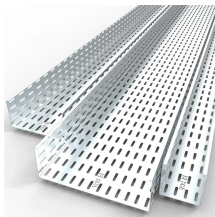

Which company makes reliable Cuban mesh cable trays

Which company makes reliable Cuban mesh cable trays

Snake Tray has been designing and manufacturing cable trays (cable management systems), power distribution and enclosures since 1996! Our goal is to provide our customers with cost-effective ...

So, whether specifying a major new project, or simply refurbishing existing facilities, choose our cable tray to deliver the most effective, reliable and long lasting support for your cabling needs.

Since 1993, SILTEC has been delivering cable routing systems and cable trays to installations across the entire world. Aiming at quality, delivery reliability and flexibility, we have been able to establish a ...

Legrand wire and cable management solutions including wire mesh trays, cable trays, and reels. Discover flexible, adaptable, cost-effective solutions.

This list of top 10 online B2B marketplaces and manufacturers will lead you to find your perfect cable trays based on your business requirements.

Chalfant Ladder Cable Tray Systems are ideal for indoor and outdoor cable management. They provide reliability, ease of installation, and cost savings both initially and long term.

Our Cable and Wire Tray Systems, including wire basket, wire mesh, and sheet steel cable tray, stand out as epitomes of innovation and excellence. Designed to fulfill diverse needs of industrial, ...