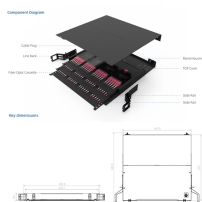

Welcome to CED - San Jose! Delivering Excellence Locally with Service, Integrity, and Reliability: Your Trusted Partner for Electrical Solutions.