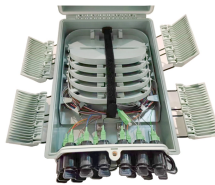

Learn what to look for in a cable tray bracket, including types, materials, load ratings, and installation tips for optimal performance and safety.