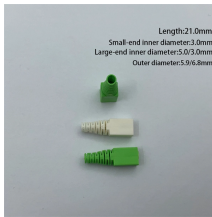

Access Google Drive with a Google account (for personal use) or Google Workspace account (for business use).