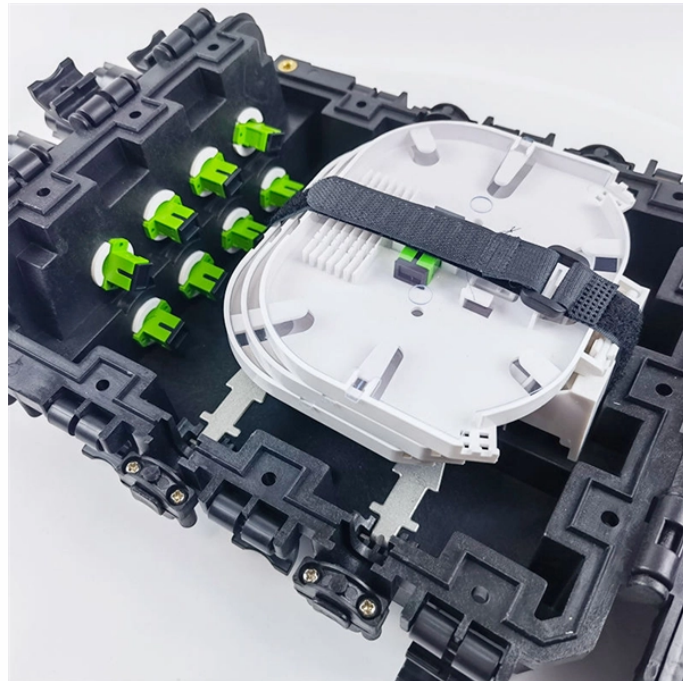

Which Swedish construction site electrical distribution box manufacturer is the best

Which Swedish construction site electrical distribution box manufacturer

All components are well selected from well-known European manufacturers such as Eaton, PCE, Weidmüller etc. The central unit is manufactured to withstand the Nordic outdoor climate for many ...

Temporary power distribution boxes for flexible electrical installation. Robust solutions for construction sites, events and temporary energy infrastructure.

ABB's Smart Distribution solutions focus on enhancing the efficiency, flexibility, and reliability of electric distribution networks. These solutions aim to create more resilient and sustainable power distribution ...