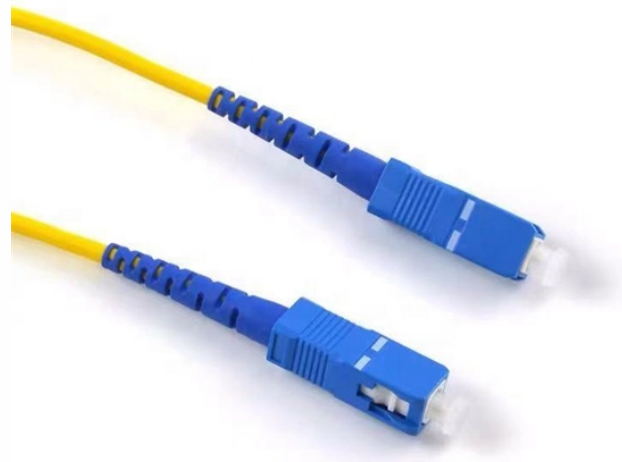

Which Romanian intelligent power distribution cabinet manufacturer is the best