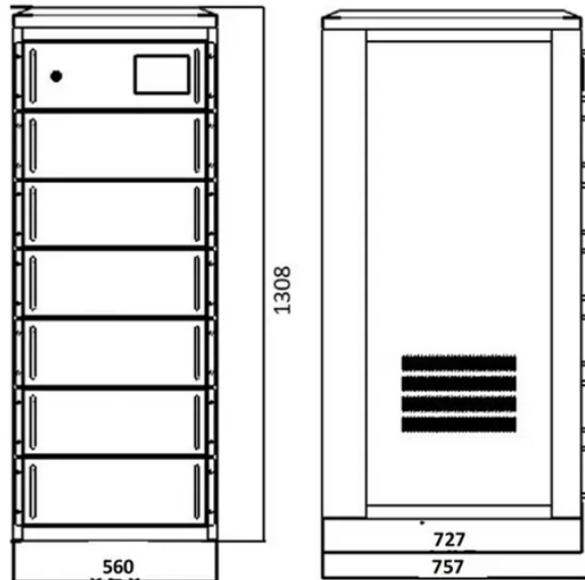

Which Nordic dual-core pigtail brand is the best

Overview

Whether you're riding Core, Naish, Duotone, Ozone, or North, you'll learn how to identify loop vs knot setups, swap pigtails step-by-step, and protect your line strength with proper figure-eight knots. The nRF5340 is the world's first wireless SoC with two Arm® Cortex®-M33 processors. The combination of two flexible processors, the advanced feature set, and an operating temperature up to 105 °C, makes it the ideal choice for LE Audio, professional lighting, advanced wearables, and other complex. Our picks offer a good mix of performance, durability, and fun on the slopes. Atomic Bent 110 The Atomic Bent 110 hits a perfect sweet spot between deep-snow float and freestyle agility, making it one of the most versatile skis in the Bent family. With HRZN 3D tips. Our patch cords and pigtails comply with industry optical and mechanical requirements and they're available in 1- and 2-fiber combinations for your convenience. No confusion, no part hunting, just results. Repair-first mindset, replace the connector, fix faster, skip full harness replacements.