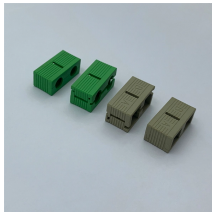

Where to wholesale photovoltaic cable trays

Where to wholesale photovoltaic cable trays

Distributor of cabletrays including wire mesh, fiber, straight sectioned, and bendable cabletrays. Made from galvanized steel, carbon steel, and PVC materials. Features vary depending ...

Whether for residential rooftop setups or large solar power plants, our trays are constructed to support, organize, and protect electrical cables, enabling smooth energy transmission and reducing downtime.

Shop our collection of cable tray manufacturers and fittings to find exactly what works for your project. Now serving all 50 states!

RAYTRAY solar attachment is an ETL-listed wire tray system for flat roof solar installations. It securely organizes and protects your PV wires and cables.