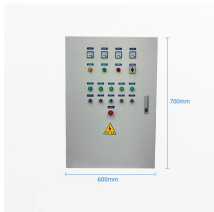

Quick Summary: Installing a light fixture junction box involves safely connecting electrical wires to a sturdy, accessible box mounted in the ceiling or wall. This guide provides straightforward, ...

Learn how to install an electrical junction box with this easy guide. Perfect for outdoor or industrial wiring using IP65 ABS enclosures.