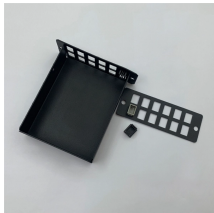

Misplaced or lost your phone, earbuds, watch, or other accessories? Use Find Hub to locate and lock your lost Android device.

Find your Apple devices like iPhone, Apple Watch, AirPods and more with Find My. Play sound, activate Lost Mode, or locate devices from your Family Sharing group.

Lost your phone? Try some simple steps, like showing the location or locking the screen, to help you secure it.