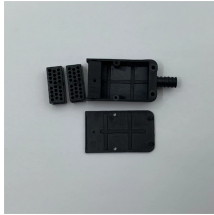

Cable trays are a type of cable management system used to support and organize electrical cables and wires in commercial, industrial, and residential settings. They are typically made of metal, such as ...