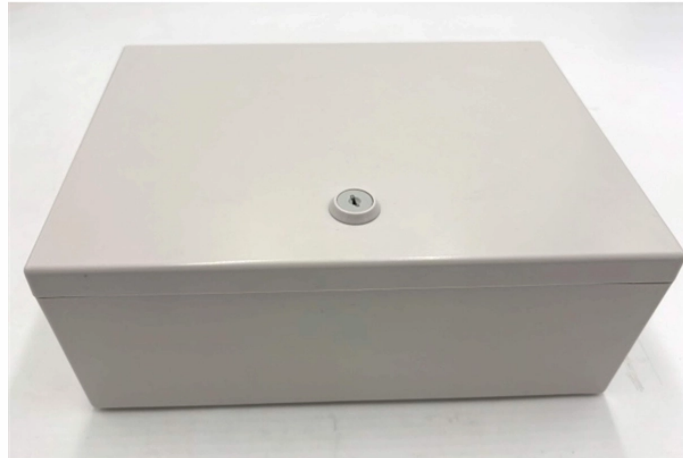

Where to buy vibration optical cables in Papua New Guinea