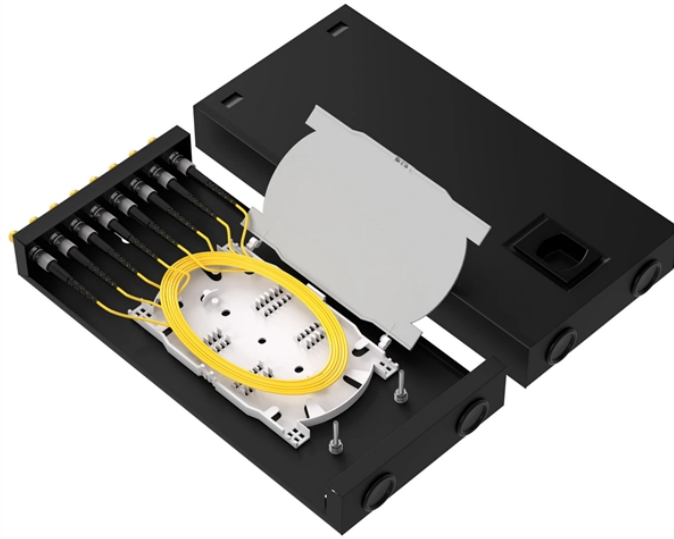

Where to buy upgraded AWG wavelength division multiplexers

Where to buy upgraded AWG wavelength division multiplexers

Wavelength Division Multiplexers (WDM) by AFL include CWDM LGX, Thin film filter CWDM, single channel OADM, DWDM LGX, Optical FTTx channel and RFoG wavelength division modules.

FIBERONE® offers a complete line of wavelength division multiplexers, including WDM, CWDM, and DWDM modules. These wavelength division multiplexers enable fiber optic networks to mux or ...

wdm module is a truncation for Wavelength-Division Multiplexing, and is currently one of the most broadly involved innovation for high-limit optical correspondence systems.

Two types are available: integrated arrayed waveguide gratings (AWG), offering low cost, compact size, and precise ITU grid alignment; and discrete filter-based WDMs, providing greater flexibility to ...