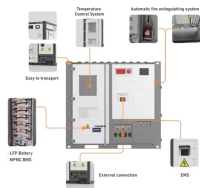

Where to buy upgraded AWG wavelength division multiplexers

Where to buy upgraded AWG wavelength division multiplexers

Wavelength Division Multiplexers (WDM) by AFL include CWDM LGX, Thin film filter CWDM, single channel OADM, DWDM LGX, Optical FTTx channel and RFoG wavelength division modules.