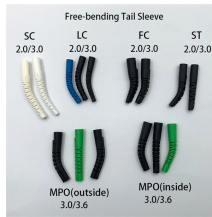

Where to buy remote monitoring type high-density fiber distribution box

Where to buy remote monitoring type high-density fiber distribution

The units are ideal in applications that require low-fiber-count distribution (school systems, public libraries, and businesses) and are available in two sizes: 3- and 6-panel housing.

Fiberdyne Labs FTP-1UH-3P has been designed to support High-density fiber environments; including Data Centers, Cell Tower Shelters and Central Office applications.

The HDX Fiber Distribution Frame is a main cross-connect or interconnect patching frame for all fiber channels in the data center. One frame consolidates patching into an incredibly small footprint, with ...