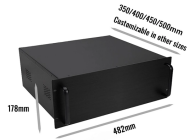

Where to buy 6-core OPGW fittings

Explore our range of connector kits for secure and long-lasting OPGW connections.