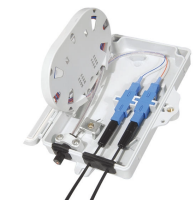

Where to buy 4-core special optical fiber cable

Where to buy 4-core special optical fiber cable

About this item 4 Core Single Mode LC Industrial Armored TPU Fiber Optic Patch Cable: Industrial TPU Jacket features strong tensile strength, high abrasion resistance, water proof, high and low ...

Fiber optic 4-core cables are widely used within buildings or residential areas. These fibers are reinforced by two parallel, non-metal enhanced FRP strength members, and are surrounded by an ...

In the OM4 Multi Mode Fiber Cables category, we provide a wide range of products from 4 Core to 96 Core. Additionally, we fulfill your custom fiber cable requests.