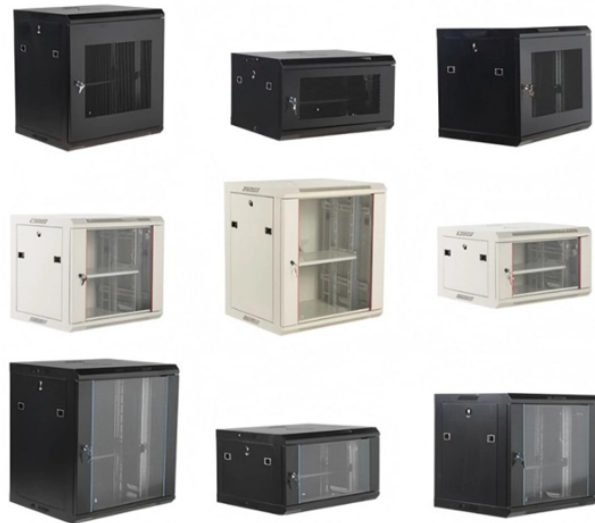

### Overview

Locate Terminal and Junction Boxes suppliers, manufacturers & distributors in Mexico. Interactive map of Mexico provided. Description: An ISO 9001 company serving the automation and control industry since 1984. Altech Corporation is an established and respected United States based supplier of European components and devices used in industrial control, instrumentation and automation applications. Volza's Big Data technology scans over 2 billion export shipments on over 20 parameters to Suppliers who are a perfect match and most likely to work with you. According to Volza's Electrical Steel Box export data of Mexico, there are a total of 79 Electrical Steel Box Suppliers in Mexico, exporting. Identify and compare relevant B2B manufacturers, suppliers and retailers Max. Energía y Redes (E&R) specializes in electricity services, offering a range of products including uninterruptible power supplies (UPS), voltage regulators, and transformers. Their expertise in power backup systems and. This is a waterproof relay box which includes a terminal block and features an integrated cable gland and body structure. Triple branching

and quadruple branching types are available. · Work can be performed easily via screw-based connection of the terminal block.