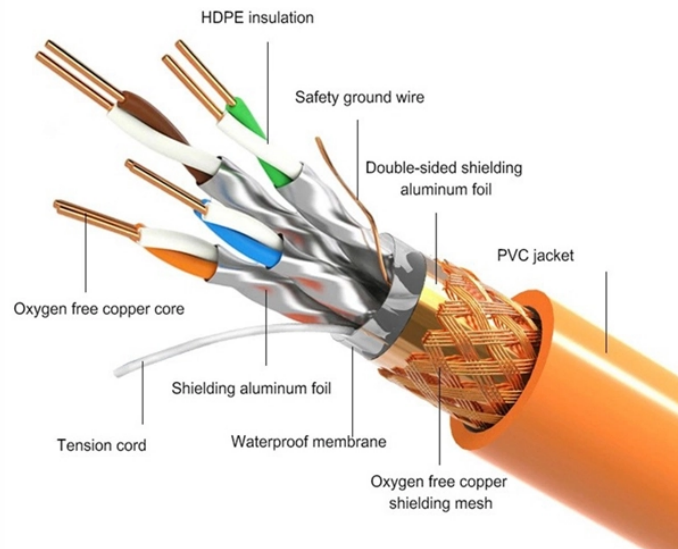

Where can I buy explosion-proof distribution boxes in Fiji

PRODUCT DETAILS

Where can I buy explosion-proof distribution boxes in Fiji

Flameproof and explosion proof, these power overhaul distribution boxes are suitable for use in hazardous areas. Main switch: Maximum current is 180A. Branch circuit: Maximum current is 63A. ...

Supermec ATEX Junction Box & Enclosures are designed to satisfy most of our clients' requirements for CONTROL explosion-proof and flameproof enclosures.

Explosion-proof boxes are critical for safely housing:
Cable terminations and connections
Control circuits and sensors
Network and communication equipment
Power distribution junctions ...

Take control of your electrical safety today with this complete set of customized distribution boxes. Choose an explosion-proof distribution box for reliable power distribution, easier maintenance, and ...