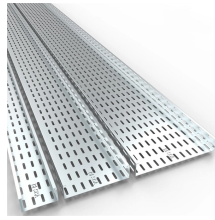

Where can I buy explosion-proof distribution boxes in Fiji

PRODUCT DETAILS

Where can I buy explosion-proof distribution boxes in Fiji

Flameproof and explosion proof, these power overhaul distribution boxes are suitable for use in hazardous areas. Main switch: Maximum current is 180A. Branch circuit: Maximum current is 63A. ...

BARTEC offers one of the most extensive ranges of explosion-proof and substance-resistant components, devices, and systems for controlling, switching, and connecting for hazardous areas ...

Shop Waterproof Ip66 Junction Boxes Outdoor Electrical Enclosure Box Abs Plastic at best prices at Desertcart Fiji. FREE Delivery Across Fiji. EASY Returns & Exchange.