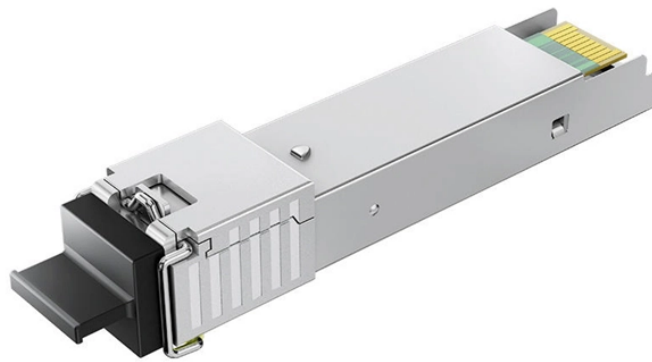

Where can I buy a photovoltaic-specific multimeter

Where can I buy a photovoltaic-specific multimeter

About this item *Solar Panel Tester: All solar panels below 800 watts and 60 volts can be measured, fully automatic VOC voltage measurement, can be read in any ...

1800W Solar Panel Tester Photovoltaic Multimeter, Troubleshooting Tool with Smart MPPT Display, Upgraded Measuring Range (5~1800W, 20~120V, 0~60A) for Solar PV Panel Testing and Data ...

Find the best multimeters for solar panel testing in 2026. Expert reviews of 10 top-rated DMMs for residential, RV, and commercial PV systems — plus a complete buyer's guide.

Fluke offers solar meters and tools for photovoltaic testing equipment, including clamp meters, irradiance meters, and photovoltaic testers.

Whether you're working with a utility-scale solar photovoltaic (PV) array, wind power, an electric railway, or a data center, the Fluke 283 FC has been engineered to enhance safety and increase productivity ...