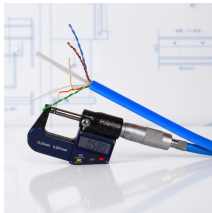

Find Multimeter ready to be picked up today at your local Home Depot store.