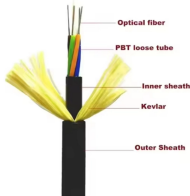

Semiconductor lasers from Sony Semiconductor Solutions Corporation (SSS) include a lineup of 3D sensing and products for applications such as optical communication, allowing us to respond to a ...