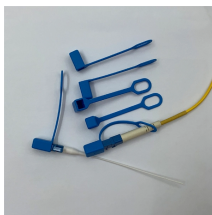

Fiber splice trays for Corning, PLP, AFL, Multilink enclosures. Holds fusion or mechanical splice sleeves. Coyote, Starfighter, Lite-Grip, Type 2S, 2R, 2M, 4A, 4R, 4S, and more.

Splice trays are internal fiber management structures used to organize, protect, and separate optical fiber splices inside closures, terminal boxes, and distribution enclosures.

Fiber optic terminal boxes are used to protect and organize fiber optic cables and connectors. The fiber terminal boxes come in a variety of sizes and styles, including wall mount and rack mount ...

Discover essential fiber optic splice tray solutions with our comprehensive guide, designed to route and protect fiber cables while ensuring optimal performance and durability.

This guide breaks down everything you need to know when choosing a fiber optic splice tray—from technical specifications and common types to real-world user feedback and sourcing tips.

OMC offers fiber splice tray and fiber optic tray solutions for secure cable management, easy installation, and reliable fiber organization.